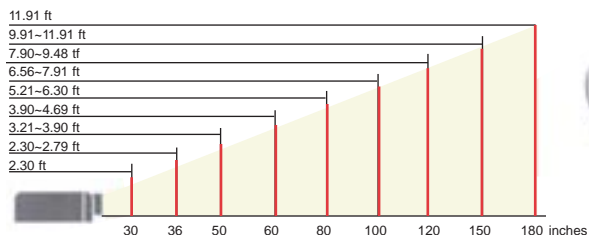

■ Projector distance and Screen size

■ Specification details are subject to change without notice.

Specifications (Projector)

Model	TLP260		TLP261
Liquid crystal panel	No. of pixels	786,432 (1,024 x 768) 0.7" x 3	
	Drive method	Polysilicon TFT active matrix method	
Projection lens	Manual zoom/manual focus lens F2.0-2.4, f=14.5-17.4 mm		
Light source	160 W high-pressure mercury lamp		
Brightness	1500 ANSI lumens		
Contrast	400:1		
Resolution	800 x 600 dots (SVGA)		
Colour reproduction	Full-colour (16,770,000 colours)		
Screen size	30 to 180 inches		
Projection distance	2.29 ft~11.91 ft		
Compatible scanning frequency	Horizontal (kHz)	15~93	
	Vertical (Hz)	50~85	
Video input terminals	Video signals	2 channels (RCA pin x 1/S terminal x 1) Colour difference signal 1 channel, shared with RGB signal	
RGB input terminals	RGB signals	1 channel (D-sub 15-pin x 1) (analog signal)	
Audio/video input signals	1 channel (stereo mini-jack)		
Input signal formats	Video signals	NTSC, PAL, SECAM	
	Colour difference signals	Y/Pb/Pr, (525i/525p/750p/1125i) Y/Cb/Cr (DVD)	
	RGB signals	VGA, SVGA, XGA, XGA (compressed), SXGA (compressed)	
RGB output	1 channel	Dsub 15 pin x 1	
Internal speaker	1 W, monaural speaker		
PC interface	RS232C (mini- DIN, 8 pins)		
External dimensions (W x D x H) inch	10.23 x 3.75 x 11.61	10.23 x 3.75 x 13.86	
Weight (lbs)	7.1	8.6	
Power consumption (W)	225	240	
Power source	AC100-240V, 50/60HZ		
Replacement lamp type	TLPL55		